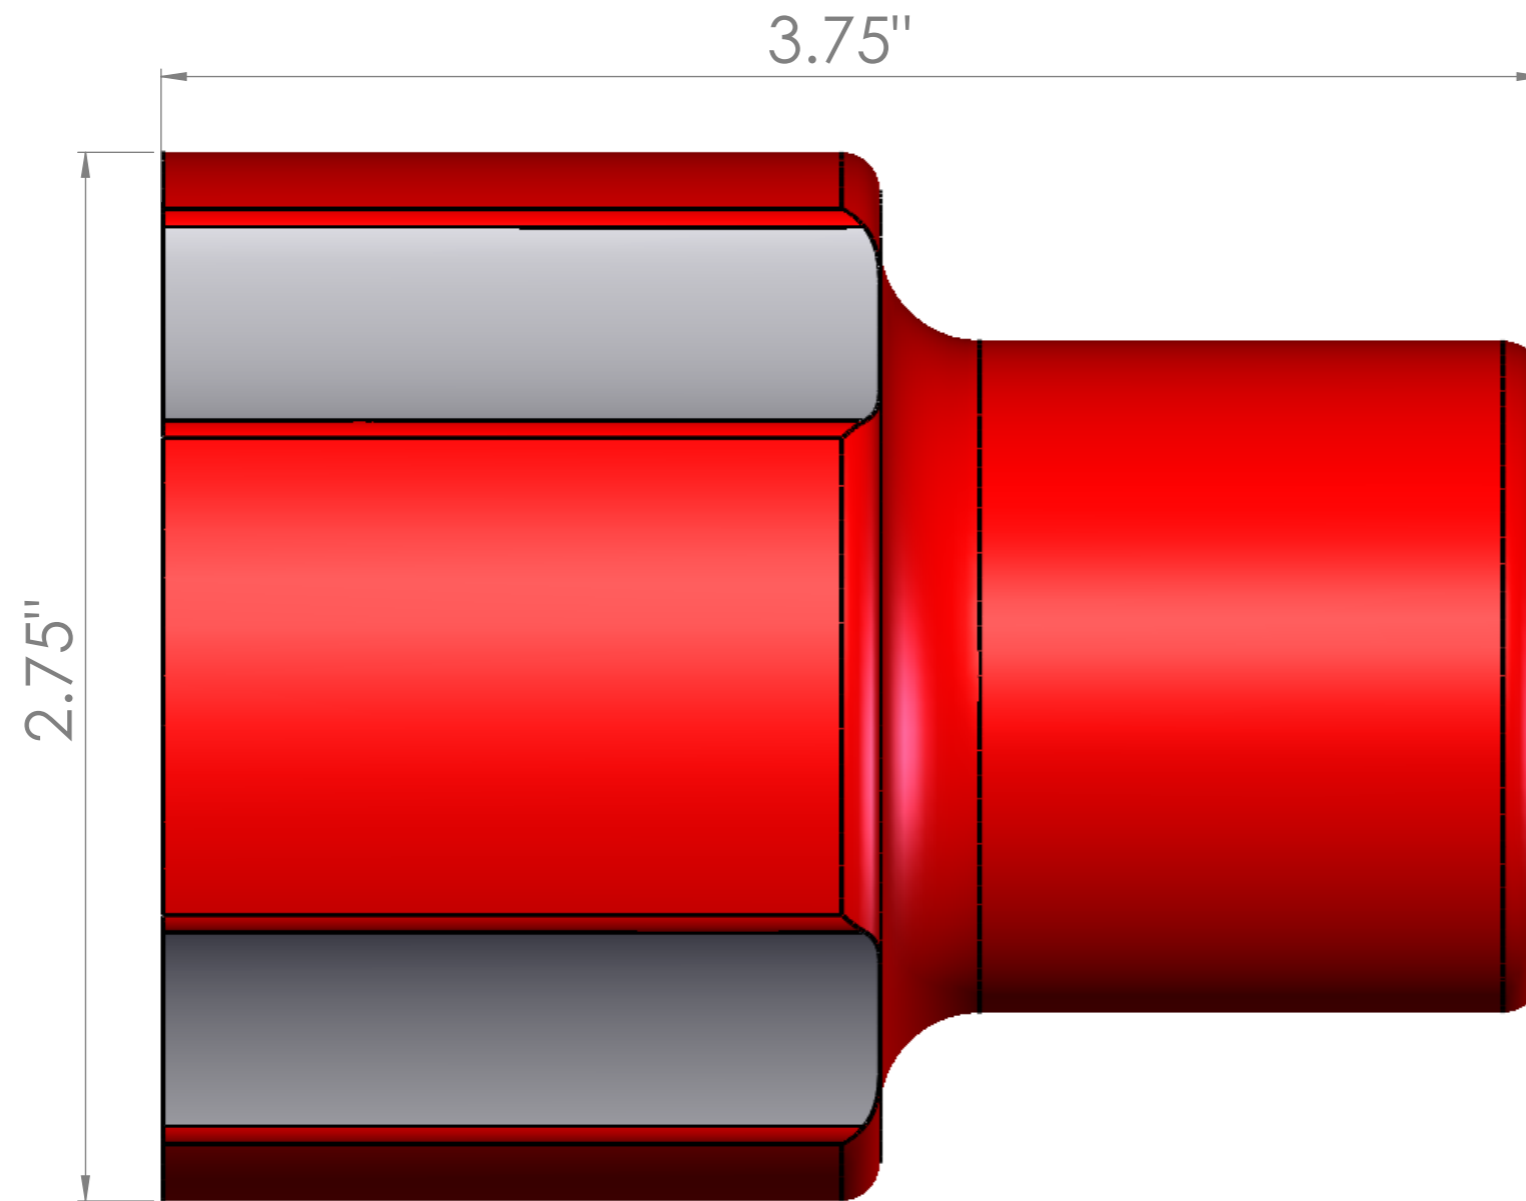

# Drawing NOT to scale

Information should only be used as a reference.

[www.RaceReadyPerformance.com](http://www.RaceReadyPerformance.com)

Technical Support : 817-717-1565

|                      |       |
|----------------------|-------|
| DO NOT SCALE DRAWING |       |
| TITLE:               |       |
| DWG NO.              | Cover |
|                      | A3    |